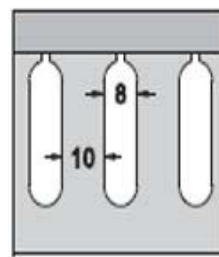

ENCLOSURE SOLUTIONS FROM

PVC WIRING DUCT

OSD2530

DIMENSIONS

LIDxx-G

Open Slotted Duct - Grey

Dimensions (mm)		Length	UOM	Model #	Dimensions (mm)		Length	UOM	Model #
Width	Height				Width	Height			
25W	30H	2M	12	OSD2530	55W	100H	2M	8	OSD55100
25W	40H	2M	12	OSD2540	60W	60H	2M	12	OSD6060
25W	60H	2M	12	OSD2560	60W	80H	2M	12	OSD6080
25W	80H	2M	12	OSD2580	75W	75H	2M	8	OSD7575
38W	100H	2M	8	OSD38100	75W	100H	2M	8	OSD75100
40W	40H	2M	12	OSD4040	80W	60H	2M	12	OSD8060
40W	60H	2M	12	OSD4060	80W	80H	2M	8	OSD8080
40W	80H	2M	12	OSD4080	80W	100H	2M	8	OSD80100
50W	50H	2M	12	OSD5050	100W	80H	2M	8	OSD10080
50W	75H	2M	12	OSD5075	100W	100H	2M	8	OSD100100

Open Slotted Duct – Black

Dimensions (mm)		Length	UOM	Model #
Width	Height			
25W	60H	2M	12	OSD2560-B
40W	40H	2M	12	OSD4040-B
40W	60H	2M	12	OSD4060-B
40W	80H	2M	12	OSD4080-B
60W	60H	2M	12	OSD6060-B
60W	80H	2M	12	OSD6080-B
80W	80H	2M	8	OSD8080-B
100W	100H	2M	8	OSD100100-B

Grey LID only - Grey

Dimensions (mm)		Length	UOM	Model #
Width	Height			
25W		2M	10	LID25-G
38W		2M	10	LID38-G
40W		2M	10	LID40-G
55W		2M	10	LID55-G
60W		2M	10	LID60-G
75W		2M	10	LID75-G
80W		2M	10	LID80-G
100W		2M	10	LID100-G

CSD2530

DIMENSIONS

LIDxx-G

Closed Slotted Duct - Grey

Dimensions (mm)		Length	UOM	Model #
Width	Height			
25W	30H	2M	12	CSD2530
25W	60H	2M	12	CSD2560
40W	40H	2M	12	CSD4040
40W	60H	2M	12	CSD4060
40W	80H	2M	12	CSD4080
60W	60H	2M	12	CSD6060
60W	80H	2M	12	CSD6080
80W	80H	2M	8	CSD8080
100W	100H	2M	12	CSD100100