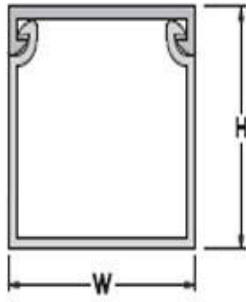

ENCLOSURE SOLUTIONS FROM

PVC WIRING DUCT

OSD2530

DIMENSIONS

LIDxx-G

Open Slotted Duct - Grey

Dimensions (mm)		Length	UOM	Model #	Dimensions (mm)		Length	UOM	Model #
Width	Height				Width	Height			
25W	30H	2M	12	OSD2530	55W	100H	2M	8	OSD55100
25W	40H	2M	12	OSD2540	60W	60H	2M	12	OSD6060
25W	60H	2M	12	OSD2560	60W	80H	2M	12	OSD6080
25W	80H	2M	12	OSD2580	75W	75H	2M	8	OSD7575
38W	100H	2M	8	OSD38100	75W	100H	2M	8	OSD75100
40W	40H	2M	12	OSD4040	80W	60H	2M	12	OSD8060
40W	60H	2M	12	OSD4060	80W	80H	2M	8	OSD8080
40W	80H	2M	12	OSD4080	80W	100H	2M	8	OSD80100
50W	50H	2M	12	OSD5050	100W	80H	2M	8	OSD10080
50W	75H	2M	12	OSD5075	100W	100H	2M	8	OSD100100

Open Slotted Duct – Black

Dimensions (mm)		Length	UOM	Model #
Width	Height			
25W	60H	2M	12	OSD2560-B
40W	40H	2M	12	OSD4040-B
40W	60H	2M	12	OSD4060-B
40W	80H	2M	12	OSD4080-B
60W	60H	2M	12	OSD6060-B
60W	80H	2M	12	OSD6080-B
80W	80H	2M	8	OSD8080-B
100W	100H	2M	8	OSD100100-B

Grey LID only - Grey

Dimensions (mm)		Length	UOM	Model #
Width	Height			
25W		2M	10	LID25-G
38W		2M	10	LID38-G
40W		2M	10	LID40-G
55W		2M	10	LID55-G
60W		2M	10	LID60-G
75W		2M	10	LID75-G
80W		2M	10	LID80-G
100W		2M	10	LID100-G

CSD2530

DIMENSIONS

LIDxx-G

Closed Slotted Duct - Grey

Dimensions (mm)		Length	UOM	Model #
Width	Height			
25W	30H	2M	12	CSD2530
25W	60H	2M	12	CSD2560
40W	40H	2M	12	CSD4040
40W	60H	2M	12	CSD4060
40W	80H	2M	12	CSD4080
60W	60H	2M	12	CSD6060
60W	80H	2M	12	CSD6080
80W	80H	2M	8	CSD8080
100W	100H	2M	12	CSD100100